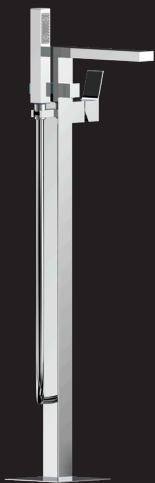

100597 - Cosmo
230 x 230 mm

H70000H
90° brass shower arm
Ø 21 mm x 350 mm.

H31000G
Brass vertical shower arm
Ø 21 x 300 mm.

D48053 - 110 cm
Flat-One

THERMOSTATIC
L10219 - 280 x 280 mm
SINGLE LEVER
L10221 - 280 x 280 mm

THERMOSTATIC
L10170 - 230 x 230 mm
SINGLE LEVER
L10160 - 230 x 230 mm

BOSSINI

AkiLine

Z00731
AKI external part for washbasin mixer, without pop-up waste.

Z00801
Concealed part.

Z00709
AKI-T single lever basin mixer with pop-up waste.

Z005357
Shower set high flow thermostatic mixer with 2-ways diverter, handshower and DI brass hose 150 cm.

Z005365
Shower set single lever mixer 2-ways diverter, handshower and DI brass hose 150 cm.

Z00726
Bathtub mixer with Cromolux hose 125 cm.

Z005359
Kit with Cromolux hose 150 cm.

Z005366
Kit with Cromolux hose 150 cm.

AKI LINE

Z00771
Free standing bathtub mixer.

I00874 - Tetis
250 x 250 mm.

CB4004
Kit fixed wall bracket with water supply elbow, handshower and DI brass hose 150 cm.