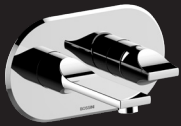

Z00549
APICE external part wall-mount washbasin mixer.

Z00548
Concealed part.