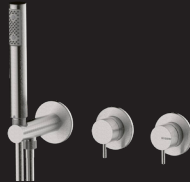

INH034
Stainless steel wall arm Ø 54 mm with fixed Nobu shower head rain spray.

INC004
Nobu stainless steel shower set with bracket-water supply elbow and Cromolux hose 150 cm.

INC003
Nobu Stainless steel shower set, fix wall bracket and Cromolux hose 150 cm.

INZ213
Stainless steel Nobu exposed part bathtub single lever mixer, 2-ways diverter and waterspout 190 mm.

INZ211
Concealed part.

INZ226
Stainless steel external parts Nobu single lever shower mixer, 2-ways diverter, handshower and Cromolux hose 150 cm.