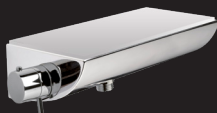

TEO LINE

H19000H
90° brass shower arm
Ø 21 mm x 350 mm.

THERMOSTATIC
L10068 - Ø 230 mm
SINGLE LEVER
L10069 - Ø 230 mm