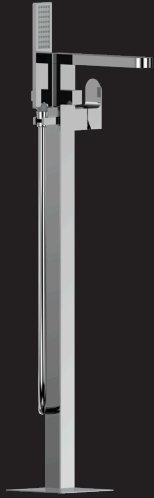

Z00737
GILLO external parts for 2-ways single lever mixer.

Z00125
Concealed part.

Z00130
Concealed part.

Z00007
Concealed part.

Z00005
Concealed part.

Z00727
Exposed bathtub mixer with handshower, DI brass hose 125 cm.

CB4005
Kit fixed wall bracket with water supply elbow, handshower and DI brass hose 150 cm.

Z00728
Bathtub mixer with Cromolux hose 125 cm.

BOSSINI

GILLO LINE

Z00761
Free standing bathtub mixer.

100598 - Cosmo
280 x 280 mm

100597 - Cosmo
230 x 230 mm

H70000H
90° brass shower arm
Ø 21 mm x 350 mm.

H31000G
Brass vertical shower arm
Ø 21 x 300 mm.

D48053 - 110 cm
Flat-One

THERMOSTATIC
L10219 - 280 x 280 mm
SINGLE LEVER
L10221 - 280 x 280 mm

THERMOSTATIC
L10170 - 230 x 230 mm
SINGLE LEVER
L10160 - 230 x 230 mm

BOSSINI

AkiLine

Z00731
AKI external part for washbasin mixer, without pop-up waste.

Z00801
Concealed part.

Z00709
AKI-T single lever basin mixer with pop-up waste.