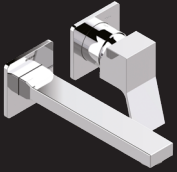

AkiLine

Z00731
AKI external part for washbasin mixer, without pop-up waste.

Z00801
Concealed part.