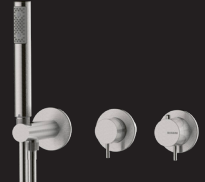

INZ227
Stainless steel external parts Nobu thermostatic shower mixer, 2-ways diverter, handshower and Cromolux hose 150 cm.

INZ214
Concealed part.