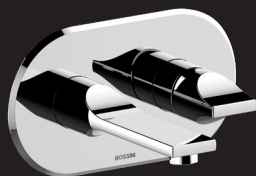

Z00135

Parte incasso doccia
termo 2 vie
Concealed part
thermostatic mixer
2-outlets

Z00521

Parte esterne termostatico 2 vie
External part thermostatic mixer
2-outlets

Z00135

Parte incasso doccia
termo 2 vie
Concealed part
thermostatic mixer
2-outlets

Z00523

Parte esterne termostatico 2 vie
External part thermostatic mixer
2-outlets

Miscelatori vasca da incasso - Concealed bathtub mixer

Z00546

Parte incasso vasca
2 vie
Concealed part bathtub
mixer 2-outlets.

Z00557

Parte esterne vasca 2 vie
External part bathtub mixer
2-outlets

Z00555

Parte esterne vasca 2 vie
External part bathtub mixer
2-outlets

Z00546

Parte incasso vasca
2 vie
Concealed part bathtub
mixer 2-outlets.

Miscelatore lavabo da incasso
Concealed basin mixer

Z00548

Parte incasso lavabo
Concealed part basin
mixer

Z00549

Parte esterna lavabo
External part basin mixer

Docce Bidet
Bidet Handsprays

B00920

Doccia bidet Apice
APICE ABS shut-off handspray